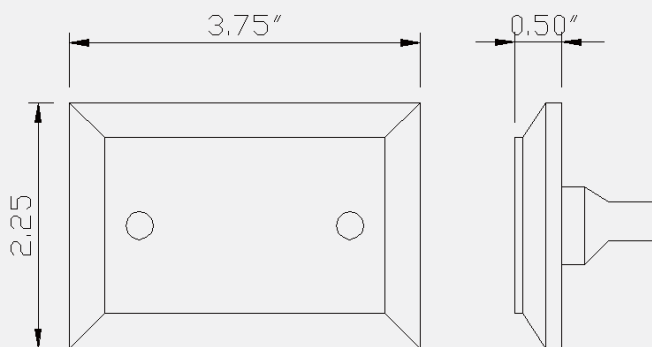

Product Number

2150051 (1258C)

Product Specification

- . Polycarbonate body
- . No. 193 bulb

Product Number

2150071 (1275C)

Product Specification

- . 2 bulb light
- . Acrylic lens
- . ABS housing
- . No. 194 bulb