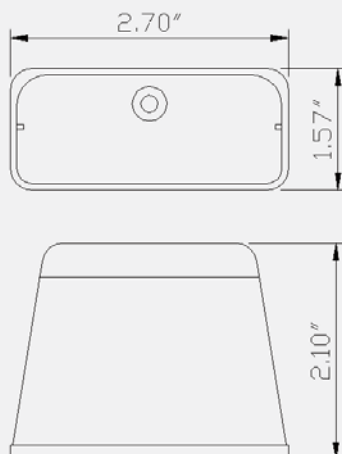

License light