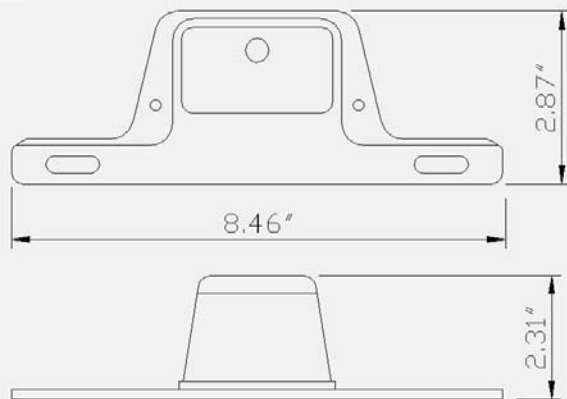

Product Number

214008 (6437)

Product Specification

- . High powder coating steel bracket
- . Acrylic lens
- . ABS housing
- . No. 168 bulb

2140081 (64371) - Chrome finish

2140091 (64372) - Black finish

2140101 (64373) - Gray finish

license light

Product Number

214011 (6438)

Product Specification

- . Acrylic lens
- . ABS housing
- . No. 168 bulb

2140111 (64381) - Chrome finish

2140121 (64382) - Black finish

2140131 (64383) - Gray finish