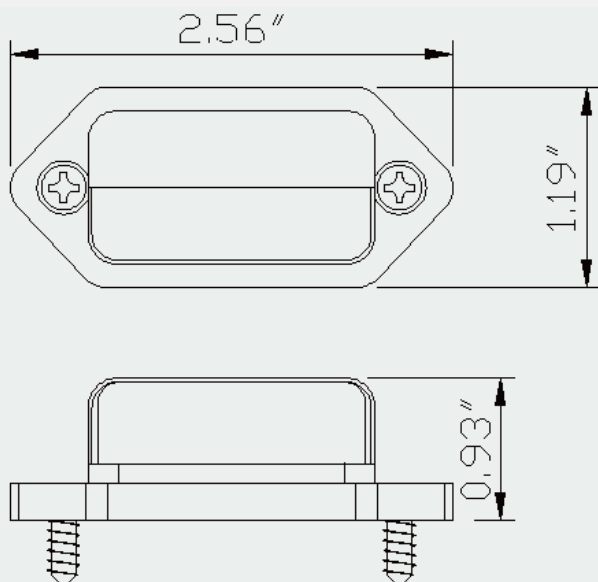

Product Number

2100201 (1260C)

Product Specification

- . 2-bulb light
- . Polycarbonate body
- . No. 193 bulb

Product Number

2140011 (1256C)

Product Specification

- . Polycarbonate body
- . No. 194 bulb

Product Number

2140021 (1258C)

Product Specification

- . Polycarbonate body
- . No. 193 bulb

Product Number

214003 (6434)

Product Specification

- . Polycarbonate lens
- . Chrome plated brass housing
- . No. 193 bulb