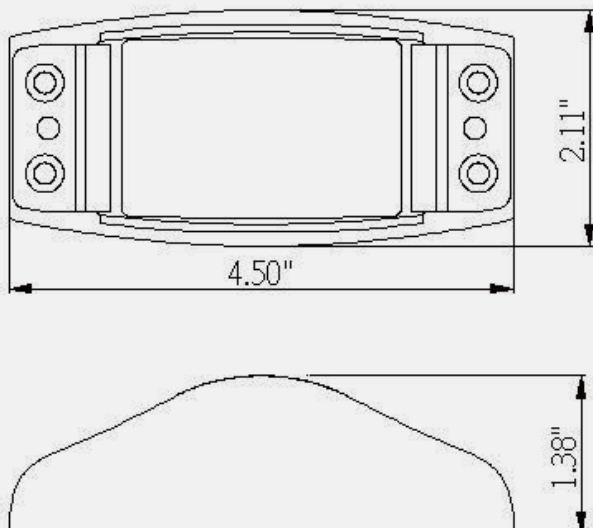

Product Number

2150081 (1236C)

Product Specification

- . Acrylic lens
- . Steel silver plated housing
- . No. 193 bulb