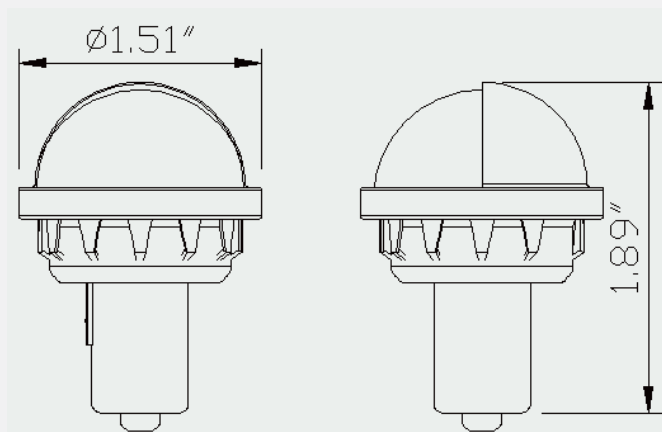

License light / utility light