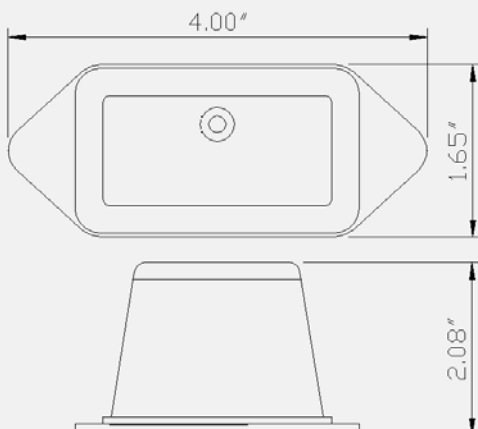

License light