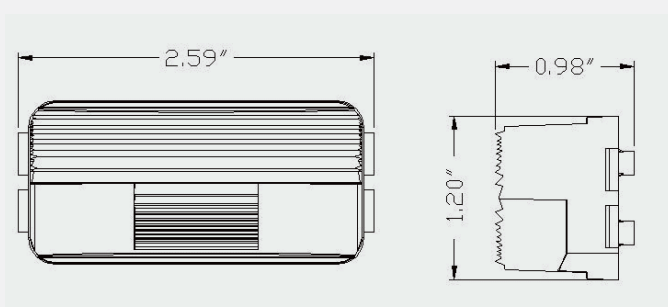

Product Number

2100201 (1260C)

Product Specification

- . 2-bulb light
- . Polycarbonate body
- . No. 193 bulb

Product Number

2140011 (1256C)

Product Specification

- . Polycarbonate body
- . No. 194 bulb

Product Number

2140021 (1258C)

Product Specification

- . Polycarbonate body
- . No. 193 bulb

Product Number

214003 (6434)

Product Specification

- . Polycarbonate lens
- . Chrome plated brass housing
- . No. 193 bulb