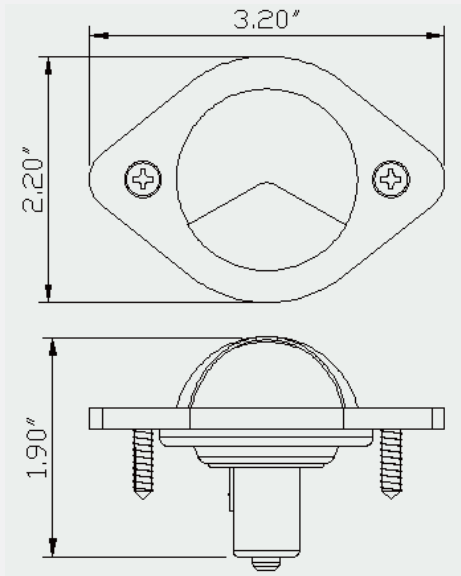

Product Number

214014 (6439)

Product Specification

- . Polycarbonate lens
- . Chrome plated brass housing
- . No. 67 bulb

License light / utility light

Product Number

214015 (6440)

Product Specification

- . Polycarbonate lens
- . Chrome plated brass housing
- . No. 67 bulb