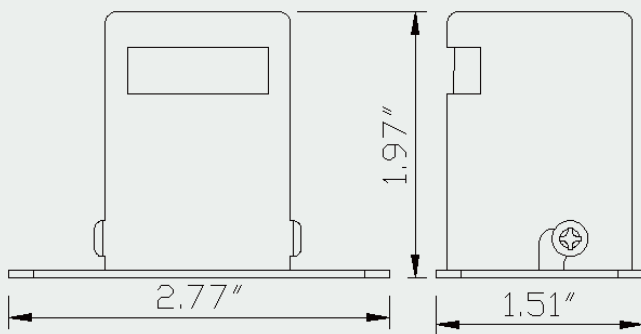

Product Number

214004 (6435)

Product Specification

- . Polycarbonate lens
- . Chrome plated steel housing
- . No. 67 bulb

license light

Product Number

214005 (6436)

Product Specification

- . Acrylic lens
- . ABS housing
- . No. 168 bulb

2140051 (64361) - Chrome finish

2140061 (64362) - Black finish

2140071 (64363) - Gray finish