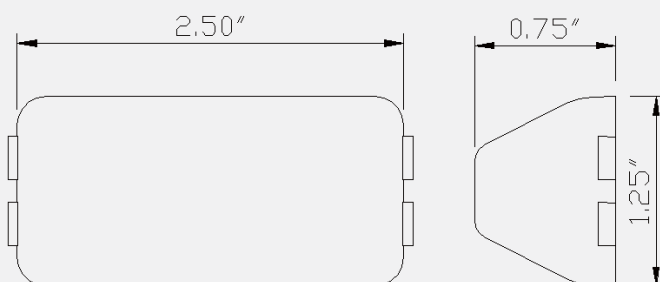

Product Number

2150051 (1258C)

Product Specification

- . Polycarbonate body
- . No. 193 bulb

Product Number

2150071 (1275C)

Product Specification

- . 2 bulb light
- . Acrylic lens
- . ABS housing
- . No. 194 bulb