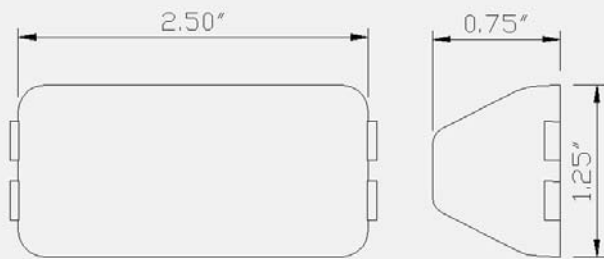

Product Number

2140021 (1258C)

Product Specification

- . Polycarbonate body
- . No. 193 bulb