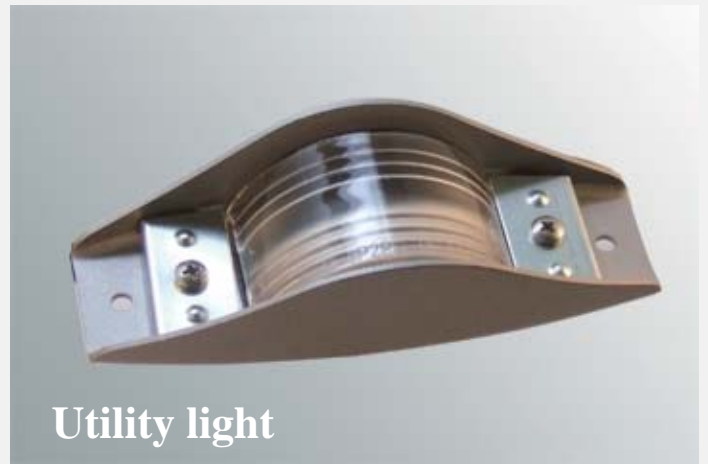

Product Number

2150081 (1236C)

Product Specification

- . Acrylic lens
- . Steel silver plated housing
- . No. 193 bulb

Product Number

2150091 (1239C)

Product Specification

- . Acrylic lens
- . Steel silver plated housing
- . No. 67 bulb