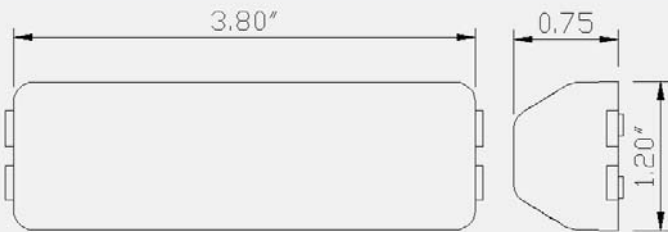

Product Number

2100201 (1260C)

Product Specification

- . 2-bulb light
- . Polycarbonate body
- . No. 193 bulb

Product Number

2140011 (1256C)

Product Specification

- . Polycarbonate body
- . No. 194 bulb