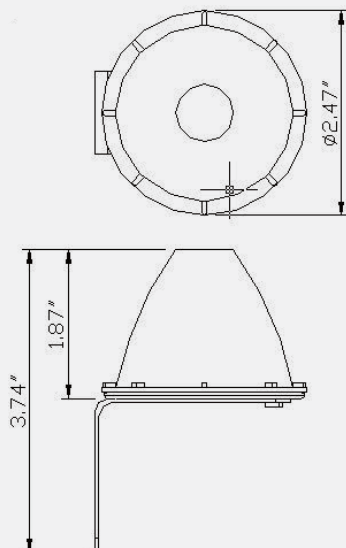

Product Number

2150011 (1001C)

Product Specification

- . Acrylic lens
- . PP housing
- . No. 193 bulb