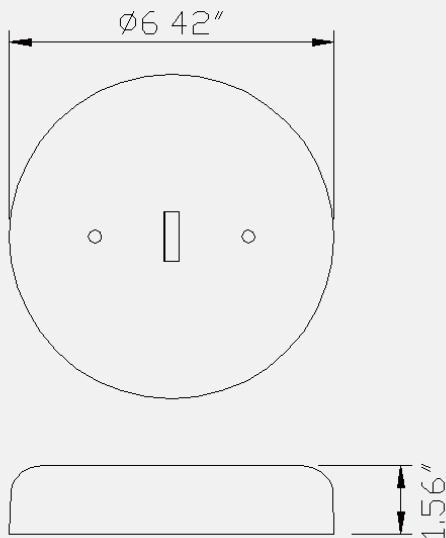

Product Number

215016 (2600)

Product Specification

- . Fluorescent light
- . Acrylic lens
- . Polycarbonate housing
- . 12V-13W bulb