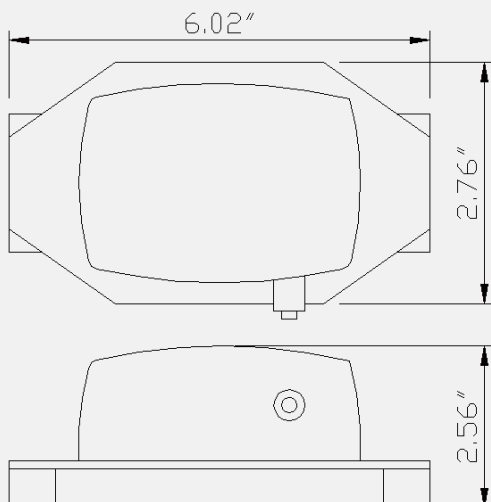

Product Number

2150101 (2000C) / 2150111 (5010C)

Product Specification

- . Polycarbonate lens
- . Aluminum housing
- . 1156 bulb

2150101 (2000C) - Clear (w/ bracket)

2150111 (5010C) - Clear (w/o bracket)

Product Number