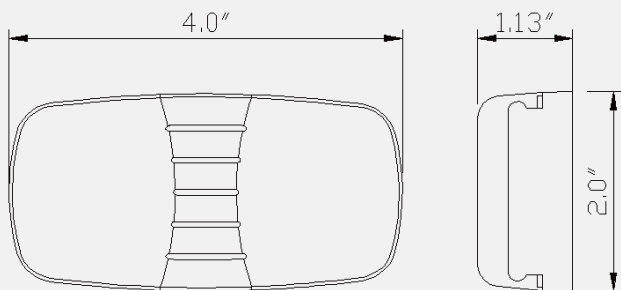

Product Number

2150051 (1258C)

Product Specification

- . Polycarbonate body
- . No. 193 bulb

Product Number

2150071 (1275C)

Product Specification

- . 2 bulb light
- . Acrylic lens
- . ABS housing
- . No. 194 bulb