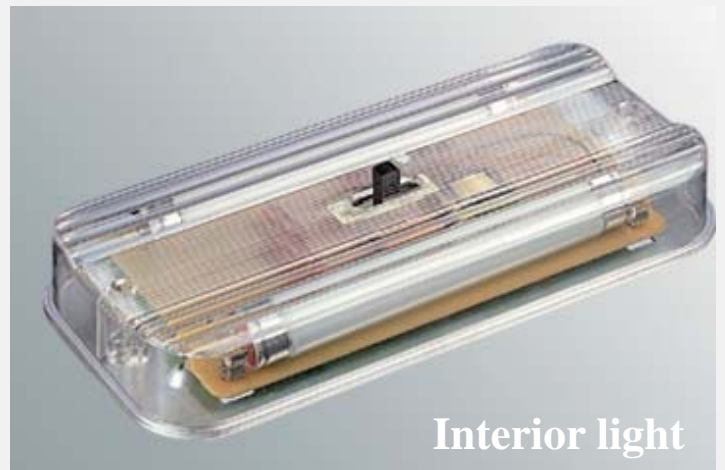

- . Fluorescent light
- . Acrylic lens
- . Polycarbonate housing
- . 12V-13W bulb

Product Number

215017 (2700)

Product Specification

- . Fluorescent light
- . Acrylic lens
- . Aluminum housing
- . 12V-8W bulb