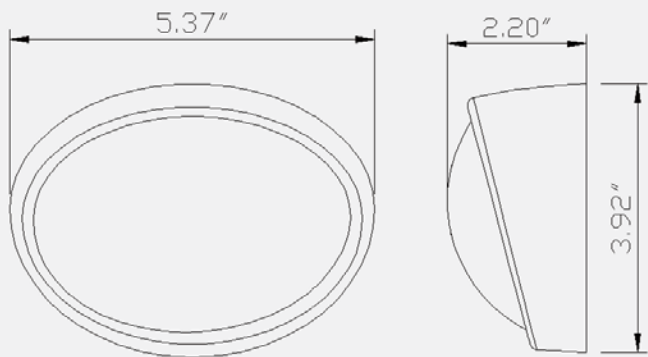

- . Fluorescent light
- . Acrylic lens
- . Polycarbonate housing
- . 12V-13W bulb

Product Number

215017 (2700)

Product Specification

- . Fluorescent light
- . Acrylic lens
- . Aluminum housing
- . 12V-8W bulb

Product Number

215018 (2900)

Product Specification

- . PP body
- . No. 906 bulb
- 2150181 (2900A) - Amber
- 2150181 (2900C) - White (Translucent)

Porch and utility light

Product Number

215019 (2910)

Product Specification