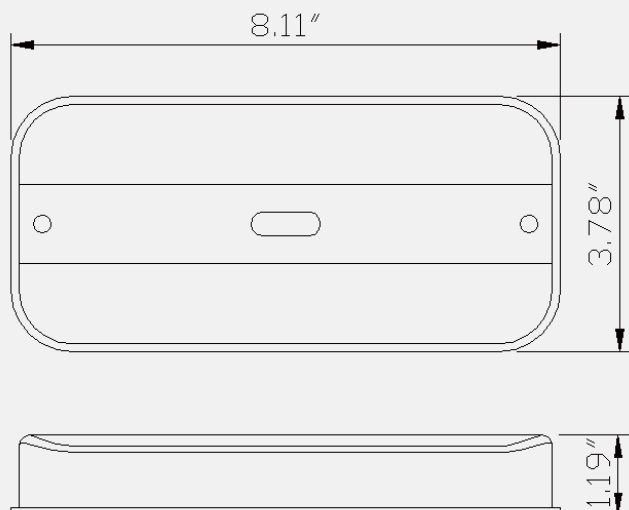

Product Number

215018 (2900)

Product Specification

- . PP body
- . No. 906 bulb
- 2150181 (2900A) - Amber
- 2150181 (2900C) - White (Translucent)

Porch and utility light

Product Number

215019 (2910)

Product Specification