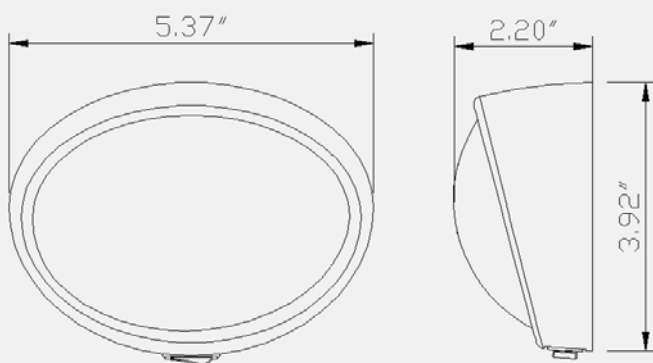

Product Number

215018 (2900)

Product Specification

- . PP body
- . No. 906 bulb
- 2150181 (2900A) - Amber
- 2150181 (2900C) - White (Translucent)

Porch and utility light

Product Number

215019 (2910)

Product Specification

- . PP body
- . No. 906 bulb
- 2150193 (2910A) - Amber
- 2150191 (2910C) - White (Translucent)

Porch and utility light, w/ switch