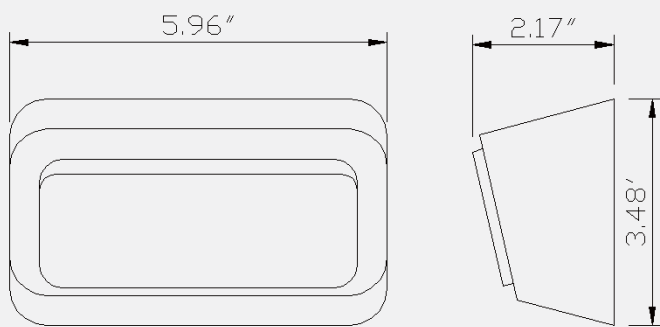

Product Number

215012 (2500)

Product Specification

- . Acrylic lens
- . ABS housing
- . No. 1003 bulb

2150123 (2500A) - Amber

2150121 (2500C) - Clear

Porch & utility light

Product Number

215014 (2510)

Product Specification

- . Acrylic lens
- . ABS housing
- . No. 1003 bulb

2150143 (2510A) - Amber

2150141 (2510C) - Clear