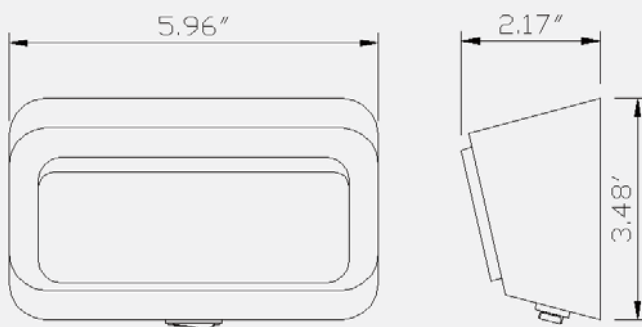

Porch & utility light with switch