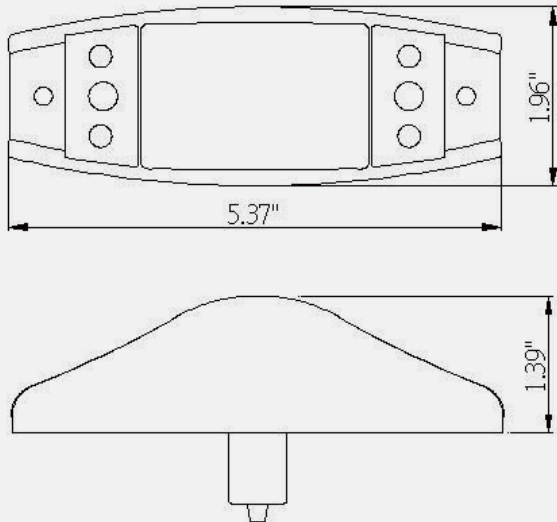

Product Number

2150091 (1239C)

Product Specification

- . Acrylic lens
- . Steel silver plated housing
- . No. 67 bulb